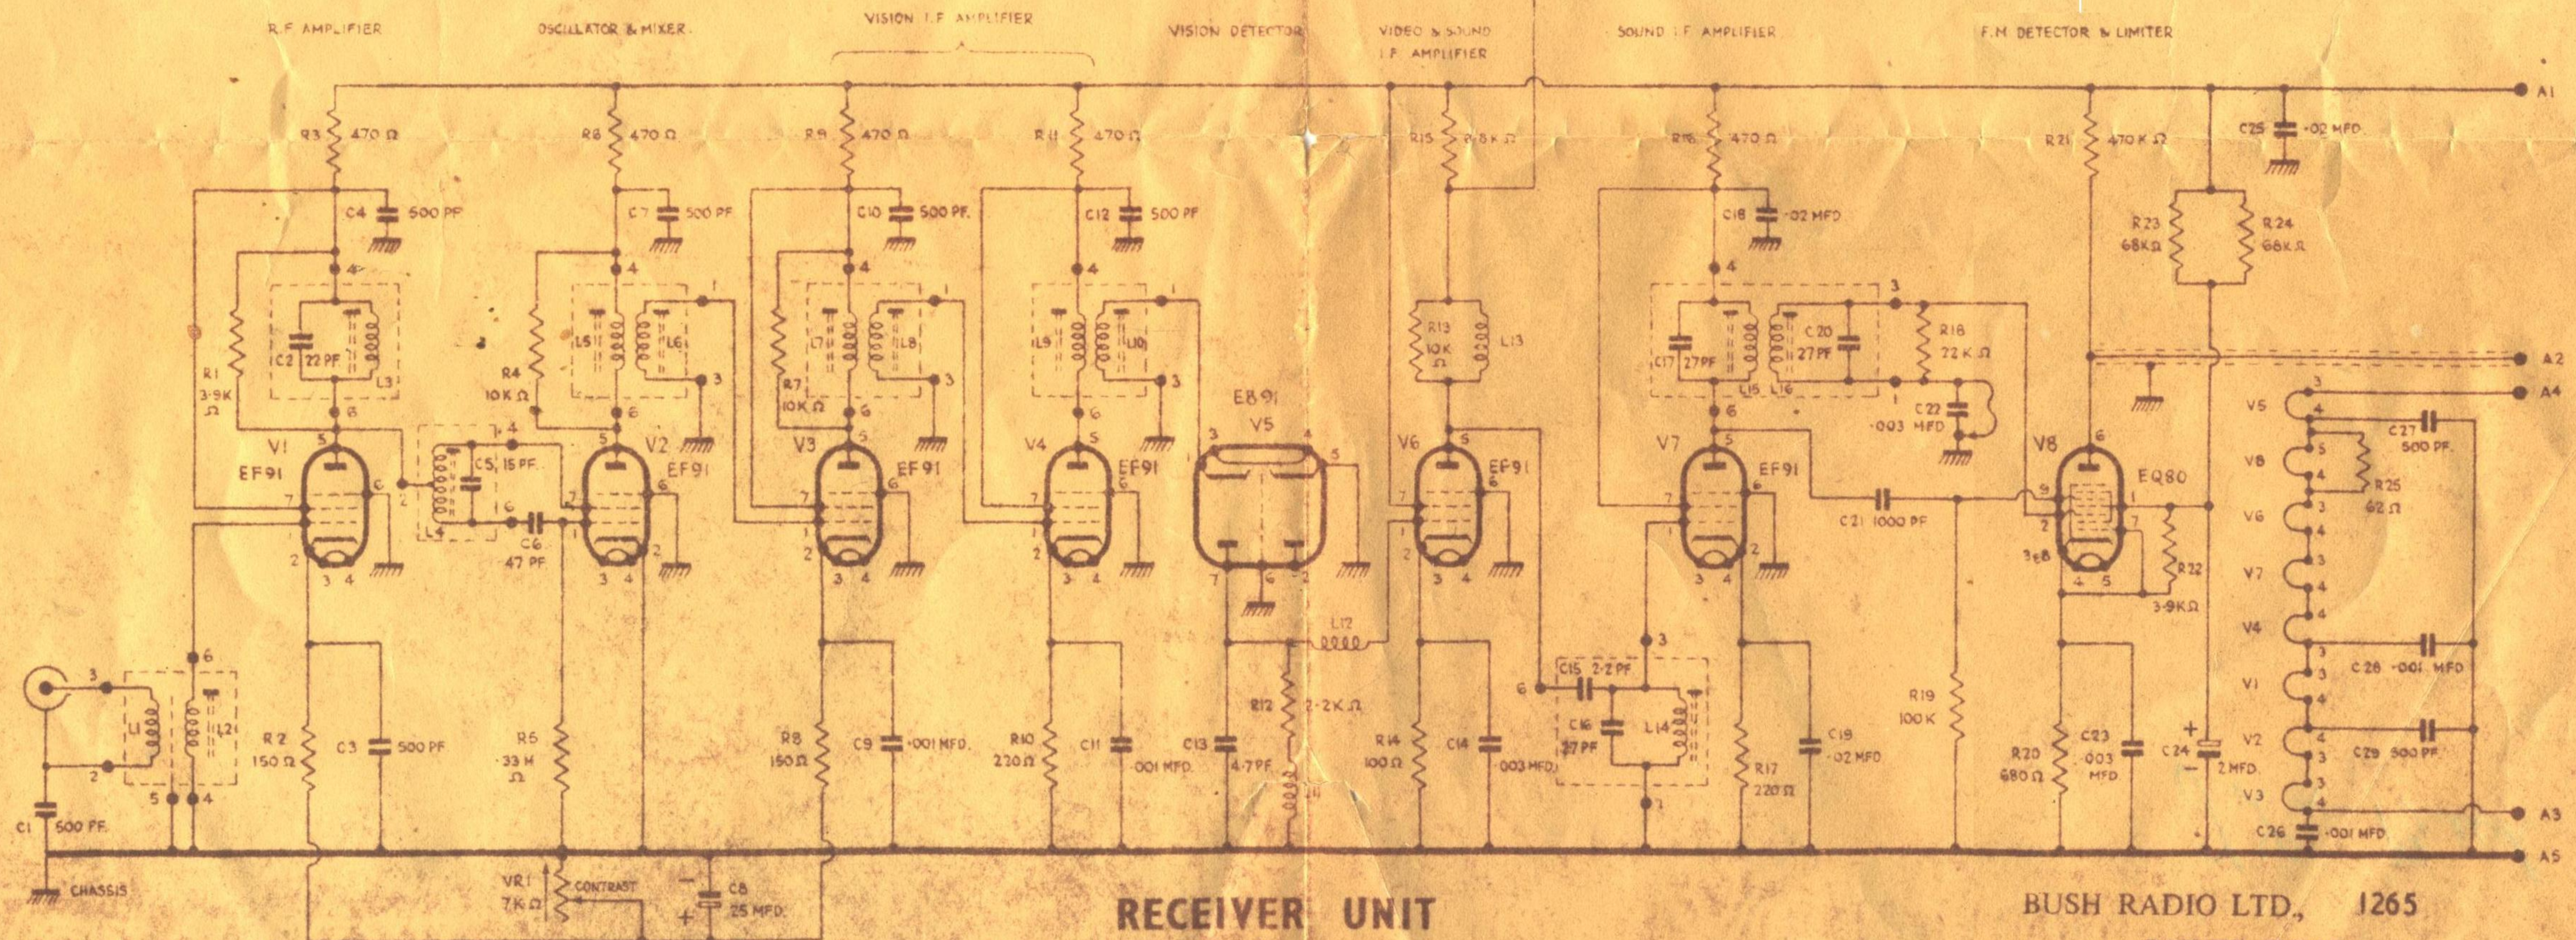

CIRCUIT DIAGRAM TV.22F (Provisional)

MAIN DECK

RECEIVER UNIT

Scan 30-1-2011
Roland Huisman

BUSH RADIO LTD., 1265
POWER ROAD,
LONDON, W.4

June, 1951