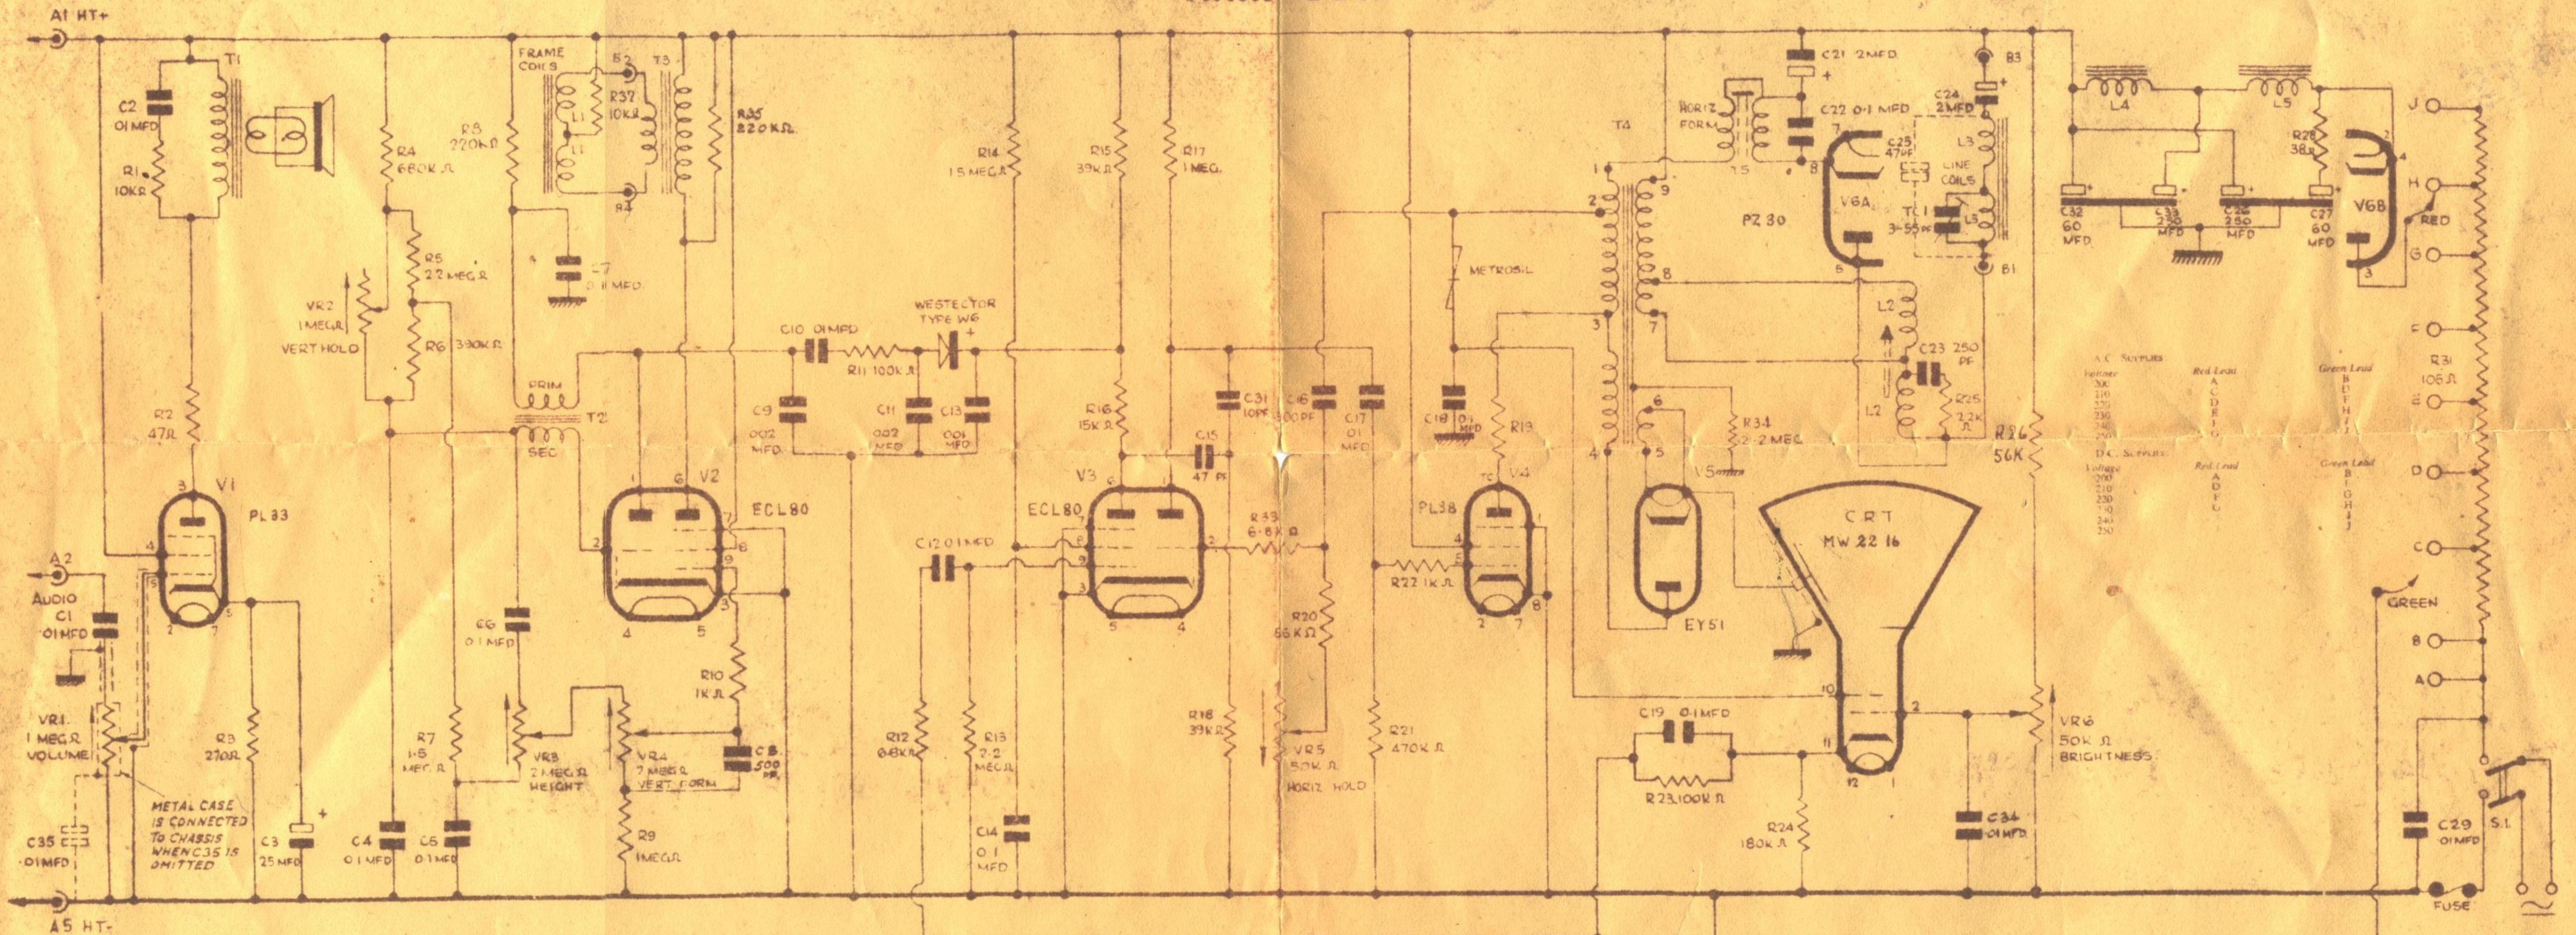

CIRCUIT DIAGRAM TV.22F (Provisional)

MAIN DECK

RECEIVER UNIT

Scan 30-1-2011
Roland Huisman

BUSH RADIO LTD., 1265
POWER ROAD,
LONDON, W.4

June, 1951