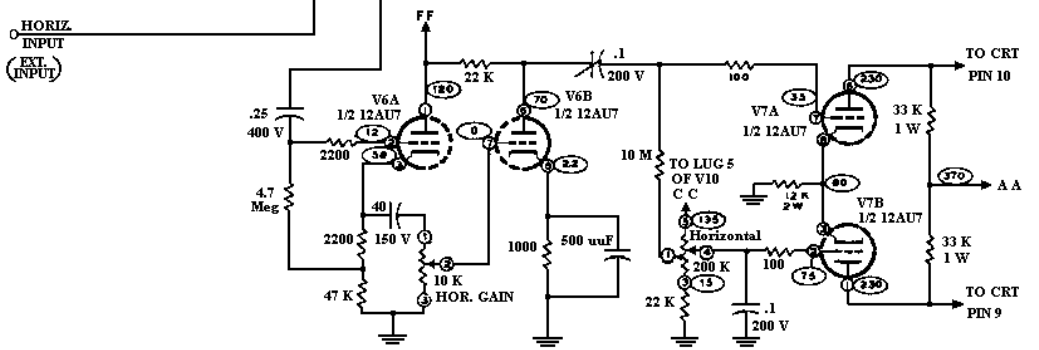

VERTICAL AMPLIFIER

SYNC - SWEEP - BLANKING

HORIZONTAL AMPLIFIER

POWER SUPPLY

SCHEMATIC OF THE

HEATHKIT

5" LABORATORY OSCILLOSCOPE

MODEL IO - 12