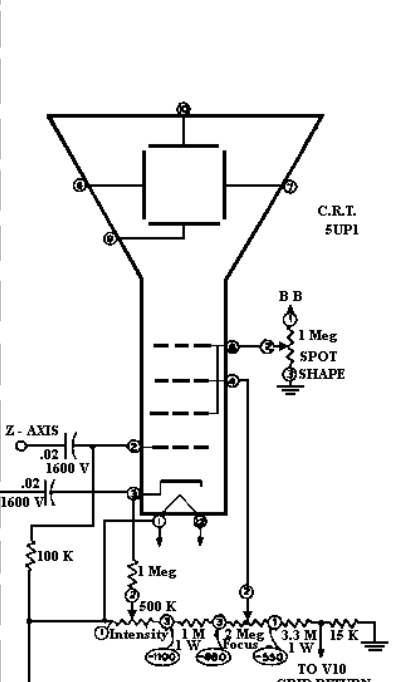

VERTICAL AMPLIFIER

SYNC - SWEEP - BLANKING

HORIZONTAL AMPLIFIER

POWER SUPPLY

SCHEMATIC OF THE

HEATHKIT

5" LABORATORY OSCILLOSCOPE

MODEL IO - 12