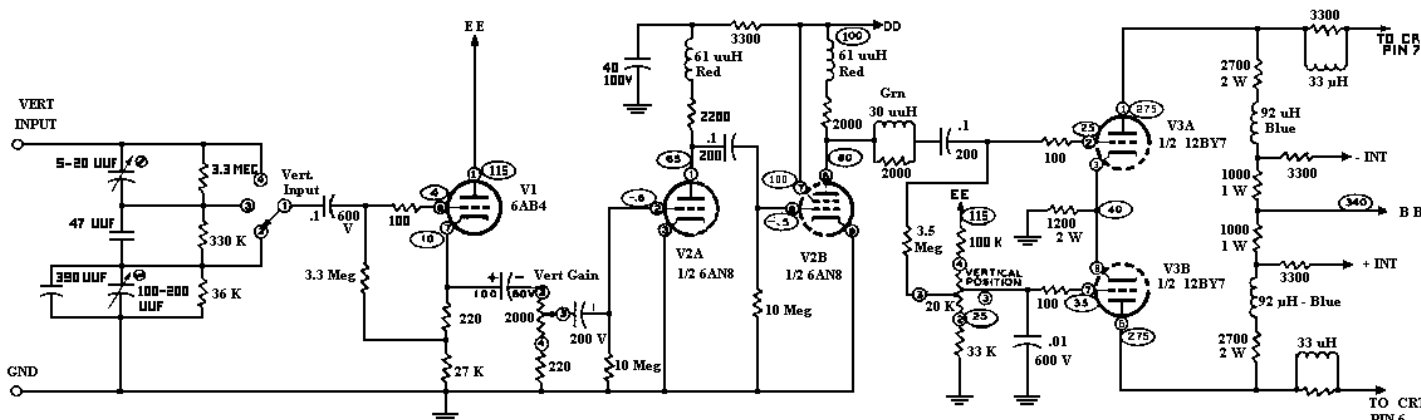

VERTICAL AMPLIFIER

SYNC - SWEEP - BLANKING

HORIZONTAL AMPLIFIER

POWER SUPPLY

SCHEMATIC OF THE

HEATHKIT

5" LABORATORY OSCILLOSCOPE

MODEL IO - 12