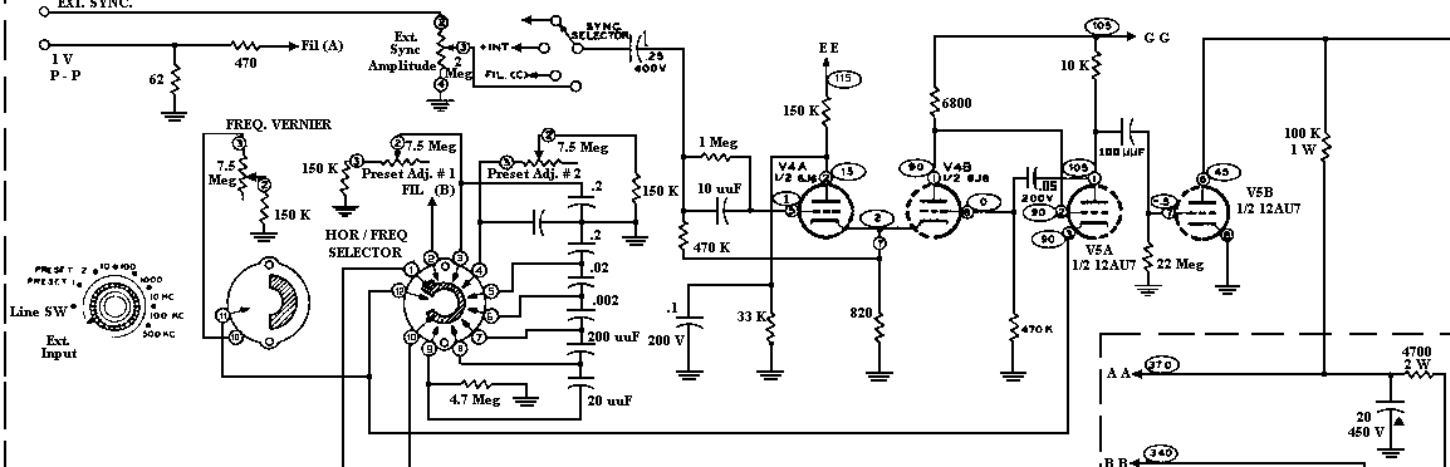

VERTICAL AMPLIFIER

SYNC - SWEEP - BLANKING

HORIZONTAL AMPLIFIER

POWER SUPPLY

SCHEMATIC OF THE

HEATHKIT

5" LABORATORY OSCILLOSCOPE

MODEL IO - 12