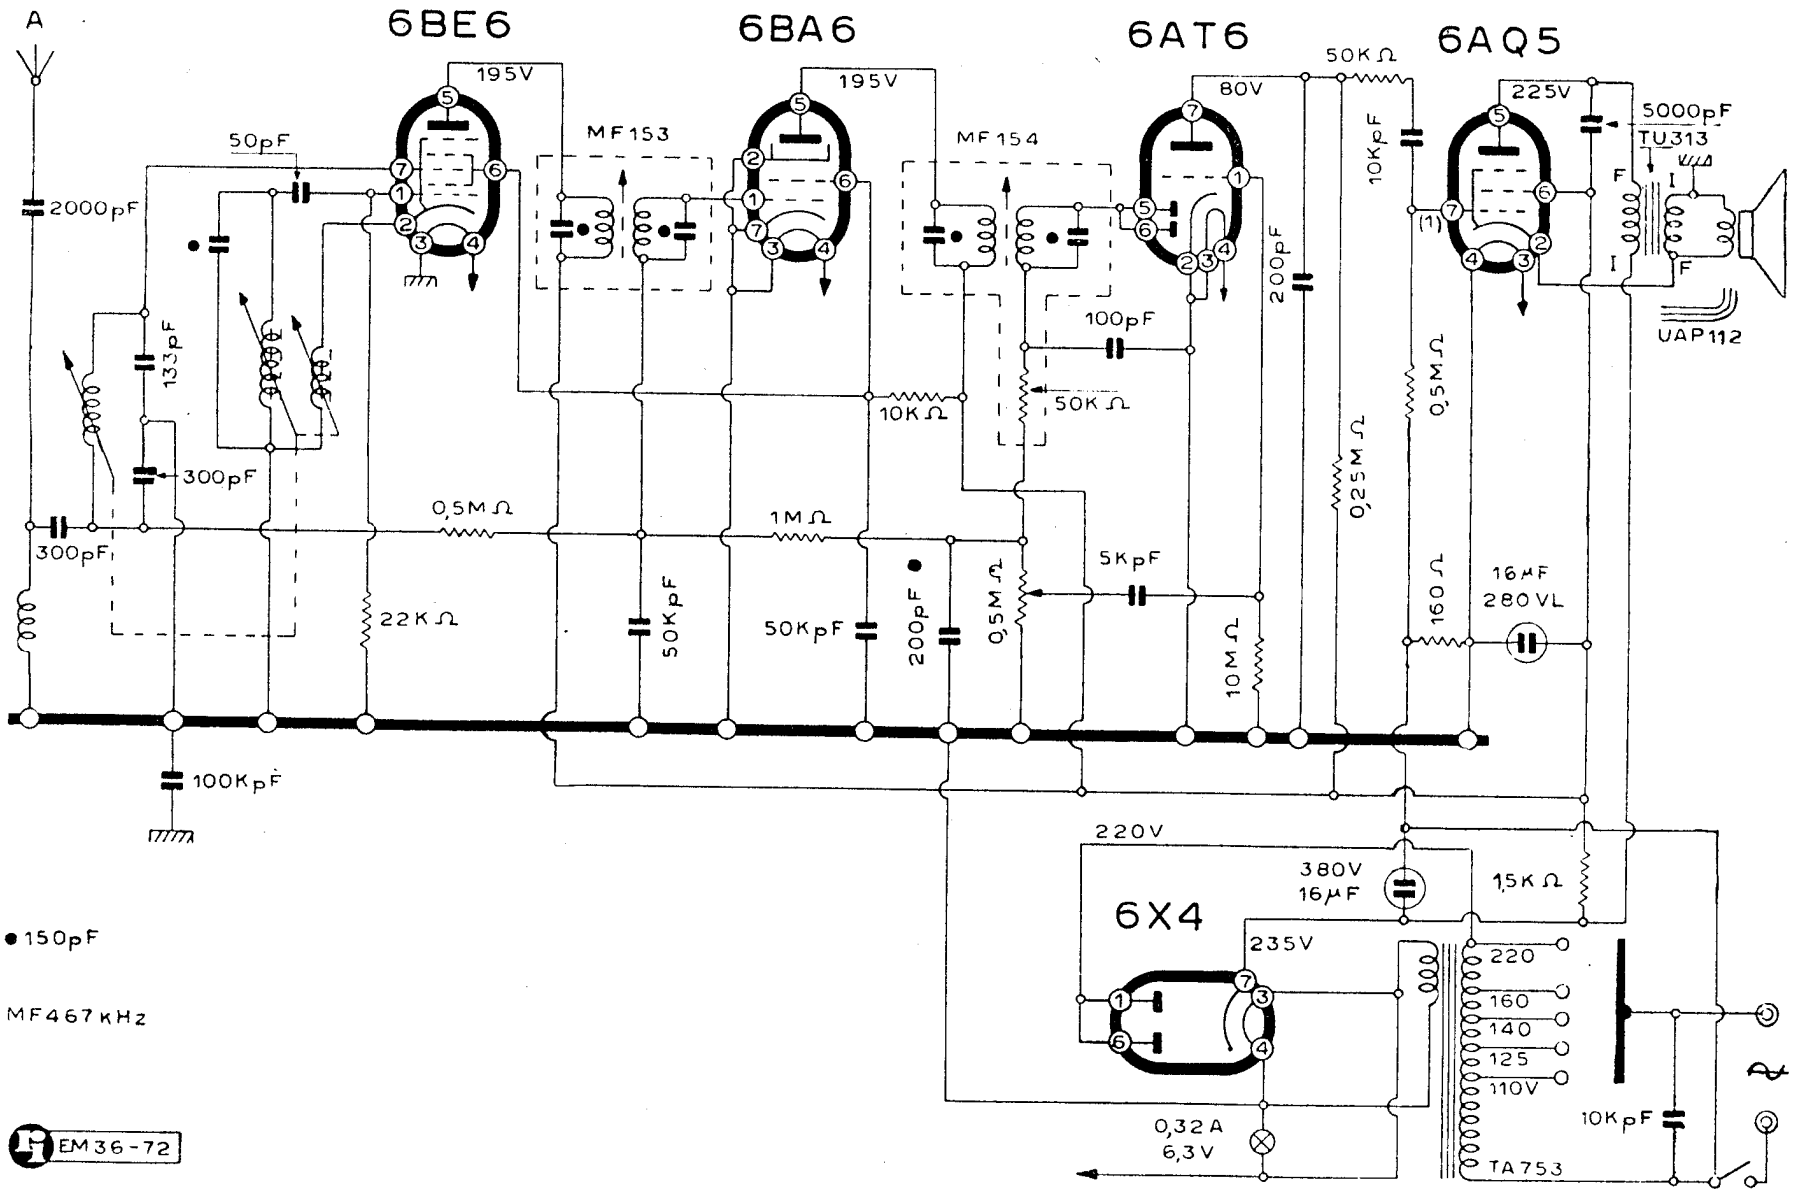

UNDA RADIO - Mod. Mono Unda R 51/2

● 150 pF
 MF467 kHz
 EM36-72

51/2