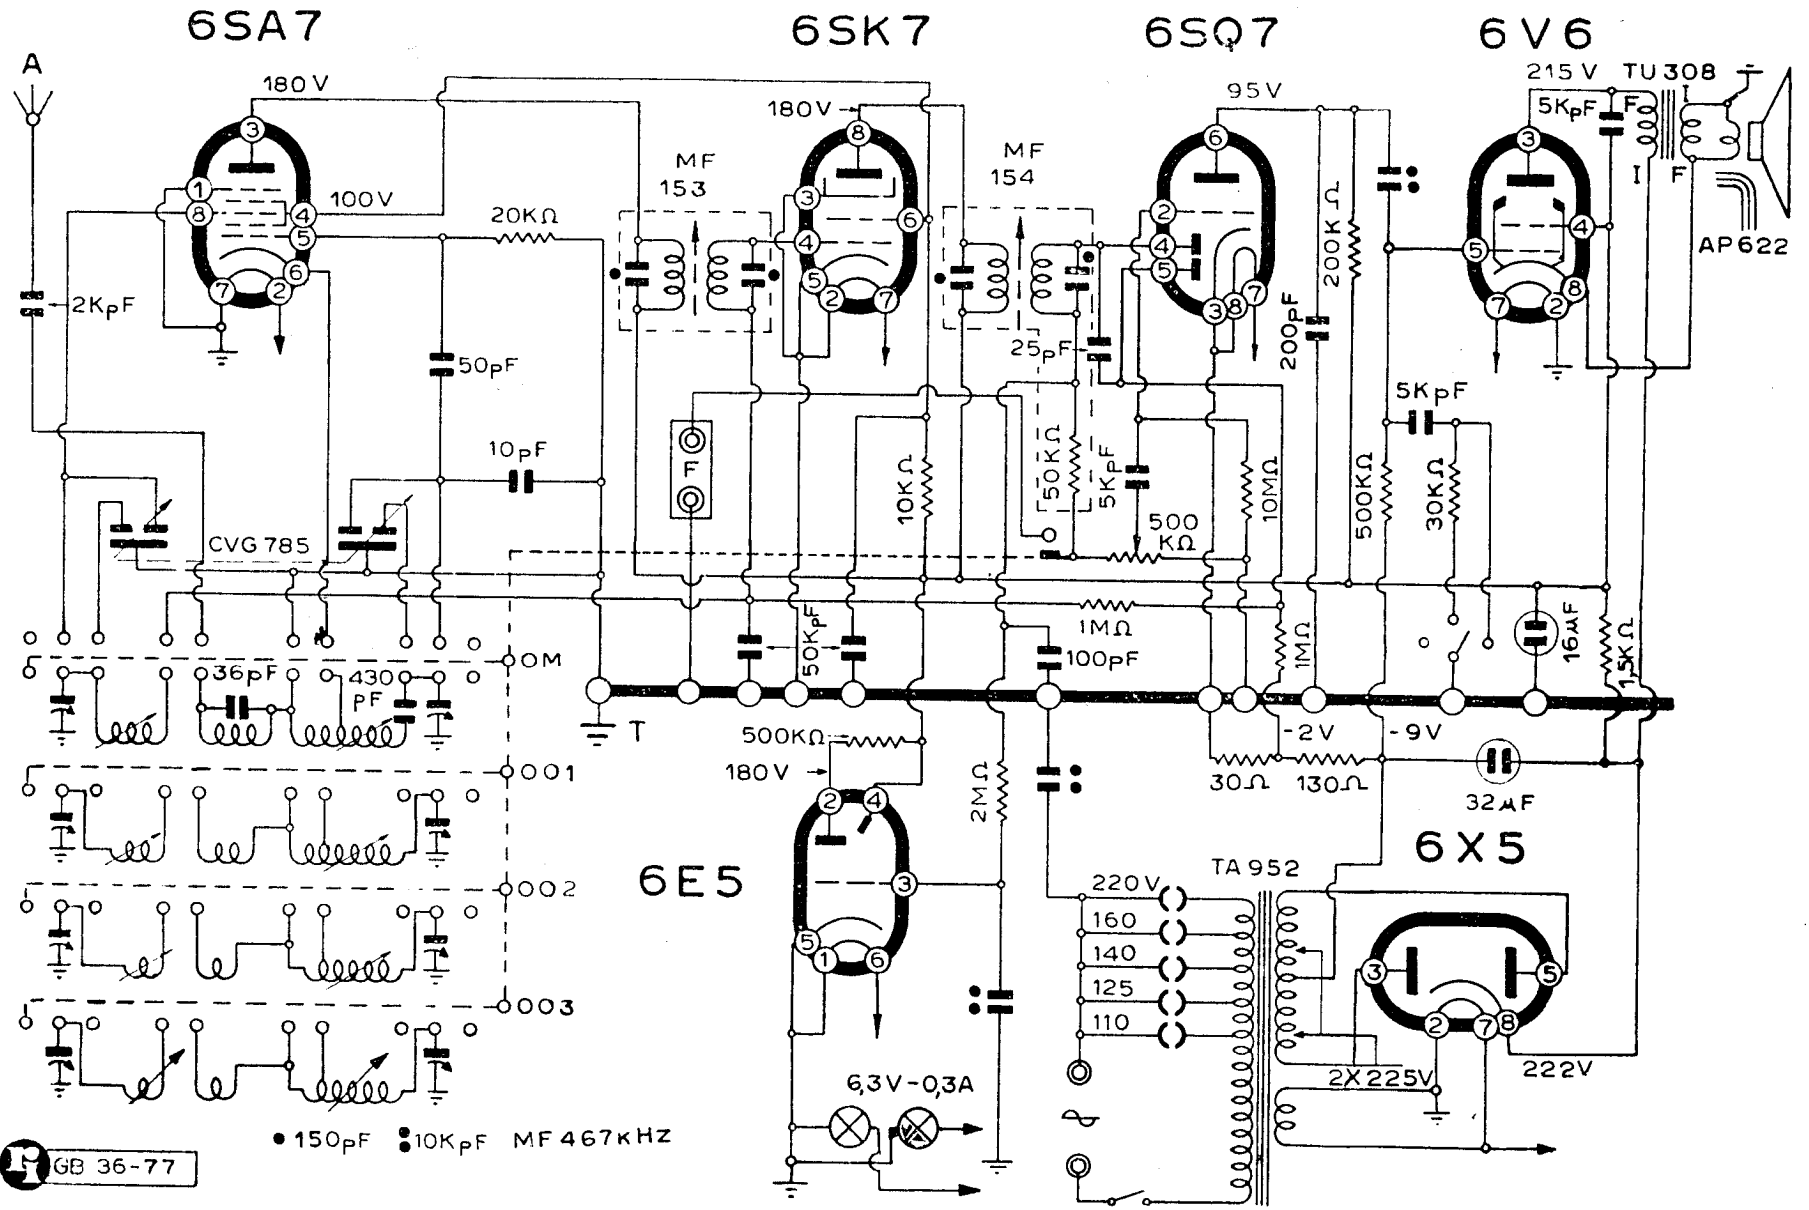

UNDA RADIO - Mod. Quadri Unda R 64/9

64/9

GB 36-77

• 150pF • 10KpF MF 467KHZ